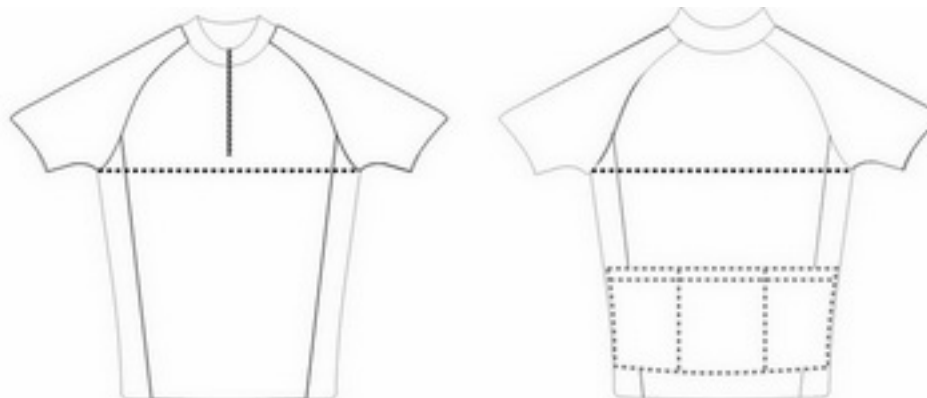

CROUCHING TIGER

Cycling Tours

CTICT Clothing Sizes									
Jerseys									
Size		SS	S	M	L	XL	2XL	3XL	4XL
Chest	inch	32	35	38	40	42	45	48	51
	cm	81	89	96	101	107	114	122	129

CTICT Clothing Sizing							
Shorts							
Size		XS	S	M	L	XL	2XL
Waist	inch	24	28	30	34	36	38
	cm	61	71	76	86	91	96