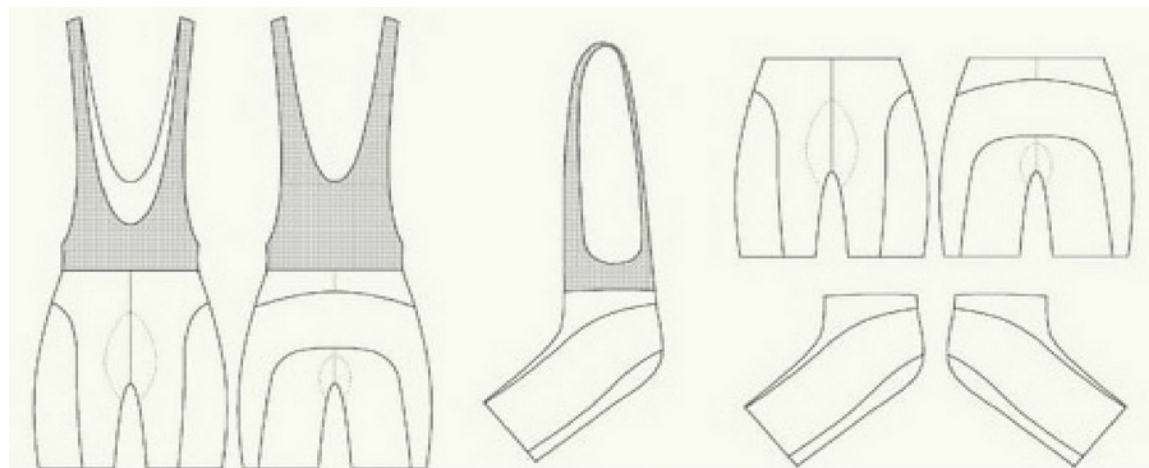

CROUCHING TIGER

Cycling Tours

CTICT Clothing Sizes									
Jerseys									
Size		SS	S	M	L	XL	2XL	3XL	4XL
Chest	inch	32	35	38	40	42	45	48	51
	cm	81	89	96	101	107	114	122	129

CTICT Clothing Sizing							
Shorts							
Size		XS	S	M	L	XL	2XL
Waist	inch	24	28	30	34	36	38
	cm	61	71	76	86	91	96